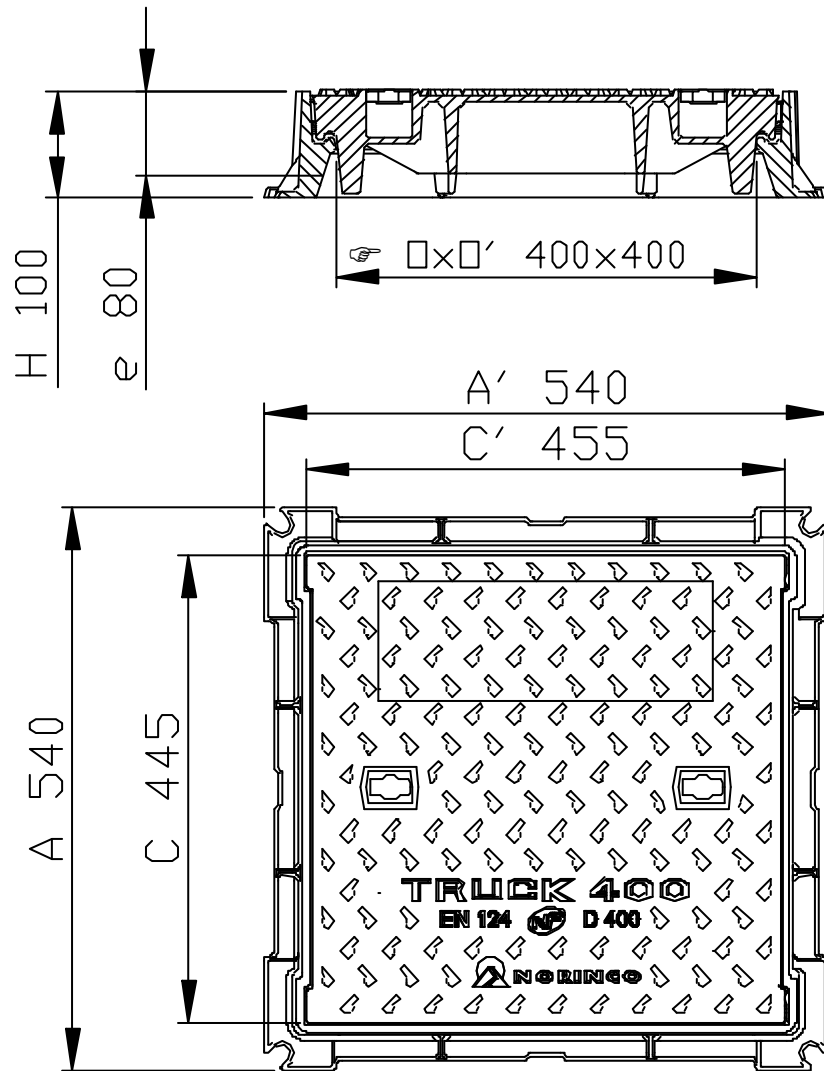

**EN GJS 500-7 Iron
ISO 1083 / EN1563**

TRUCK RANGE

DESIGN FEATURES :

- *Material(s) :*
  - ☞ SG Iron to ISO 1083 / EN1563, Grade 500-7.
- *Design load :*
  - ☞ 400 kN to EN 124. Group 4 installation area - carriageway of roads (including pedestrian streets), hard shoulders and parking areas, for all types of roads vehicles (and lower groups).
- *Coating :*
  - Non toxic waterbased black paint.
- *Product Certification :*
  - NF Mark
  - This quality mark certifies conformity to the 'NF' regulation 110 and other additional features as highlighted (☞) by the authorising body AFNOR CERTIFICATION, 11, rue Francis de Pressensé F-93571 LA PLAINE SAINT DENIS CEDEX

SPECIAL FEATURES :

- *Mass :*
  - Cover : 23.4 Kg
  - Product total : 40 kg.
- *Surface finish :*
  - Cover: Anti-slip surface with 4L patented design.
- *Frame type :*
  - square monoblock frame as cast.
  - ☞ Depth : 102 mm
  - ☞ Depth of insertion : e = 80 mm.
- *Securing of cover/grating within frame :*
  - ☞ cover secured to the frame by the means of lugs.
- *Frame bearing pressure :*
  - ☞ $p \leq 7.5 \text{ N/mm}^2$.
- *Seatings ensure non-rock stability and silence :*
  - Polyethylene cushioning insert fixed to the frame.

HANDLING :

Closed BS keyway.
Handle with BA1 heavy duty lifting key. (item code : 511793)

CIVIL ENGINEERING :

The frame base is designed to ensure secure seating.
The external geometry of the frame facilitates finishes such as paving or tiling.

OPTION(S) :

- Badging : Please enquire.
- Badging space depending on size of cover.

- (☞) Certified characteristics.
- Weights (kg), dimensions (mm) and drawings provided for your guidance.
- We reserve the right to modify specifications without prior notice.
- Uncontrolled distribution.

CONFIDENTIAL
Property of EJ EMEA
Not to be used without permission.

EJ
ZI De Marivaux | Saint-Crépin Ibouvillers |
BP50409 | 60544 Méru Cedex | France

Système Qualité ISO 9001 - ISO 14001 - OHSAS 18001

ejco.com

Data sheet :
FT_524629
Date updated :
23.10.2012
Printed : 31.10.2012