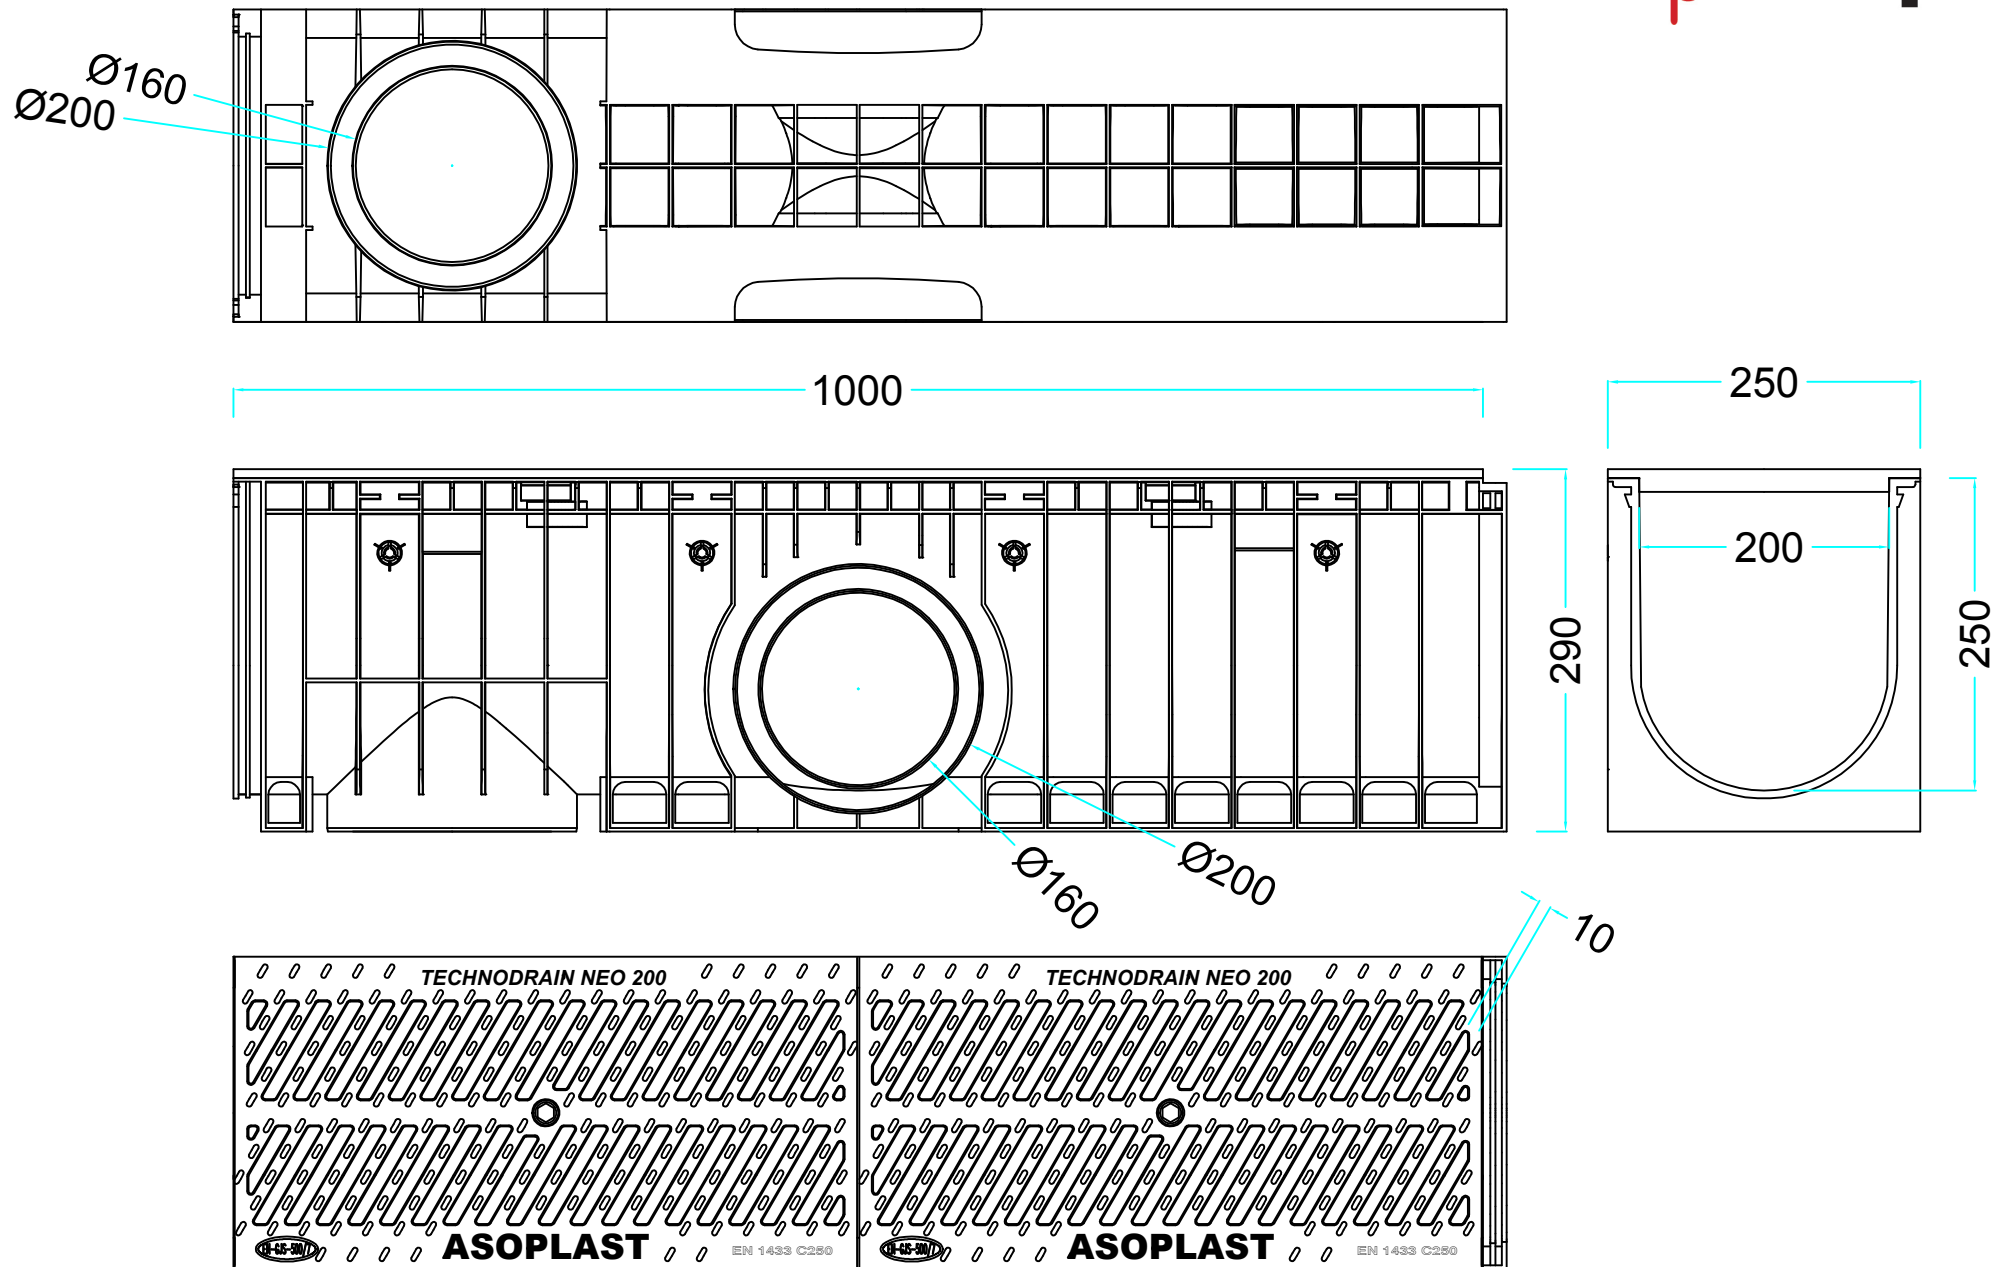

TECHNODRAIN NEO 200HV + DUCTILE IRON GRATING B125

TCN200HVC GS - NEO 200HV + DUCTILE IRON GRATING C250